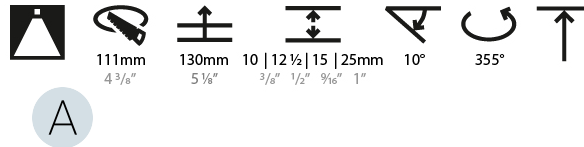

ELECTRICAL

Lamp Type: LED (Zhaga Standard)
Input Wattage (W): 13.2 / 16.5
Total Output Wattage (W): 12.1 / 14.7
Dimming: Tri-Mode (Non-Dimming and Phase Dimming (120Vac only) and 0-10V Dimming)
Driver Included: No
Driver Location: Recessed Housing
Driver Type: Constant Current - Universal
Driver Class: Class 2
Housing: See components
Input Voltage (V): 120 - 277
Constant Current (MA): 350

LED

Number of LEDs: 1
Color Temperature (°K): 2700 / 3000 / 3500 / 4000
Max. Delivered Lumen (lm): 850 / 950 / 1019 / 1040
Nominal Lumen (lm): 960 / 1070 / 1156 / 1180
CRI: >90 CRI
Efficiency (%): 88.5
Lamp Life (hrs): 50000
Upon Request: RGB-W Tunable White Special Color Temperature Special LED

OPTICAL

Reflector°: 10
Adjustability: Rotational 355°; Tilt 10°
Upon Request: Special Beam Angles

RATINGS AND CERTIFICATIONS

Zaneen Group Inc. © 2024, T 1800-388-3382, F 416-247-9319, www.zaneen.com
Certified By: Certified for North American Standards
Available for International specifications by adding "INT" at the end of the existing Model #. For assistance on 'custom' specifications, contact zteam@zaneen.com.
IP Rating: IP20
If a conflict occurs to supply the best product, we reserve the right to change specifications or materials without notice. The most recent specification sheets are found at zaneen.com